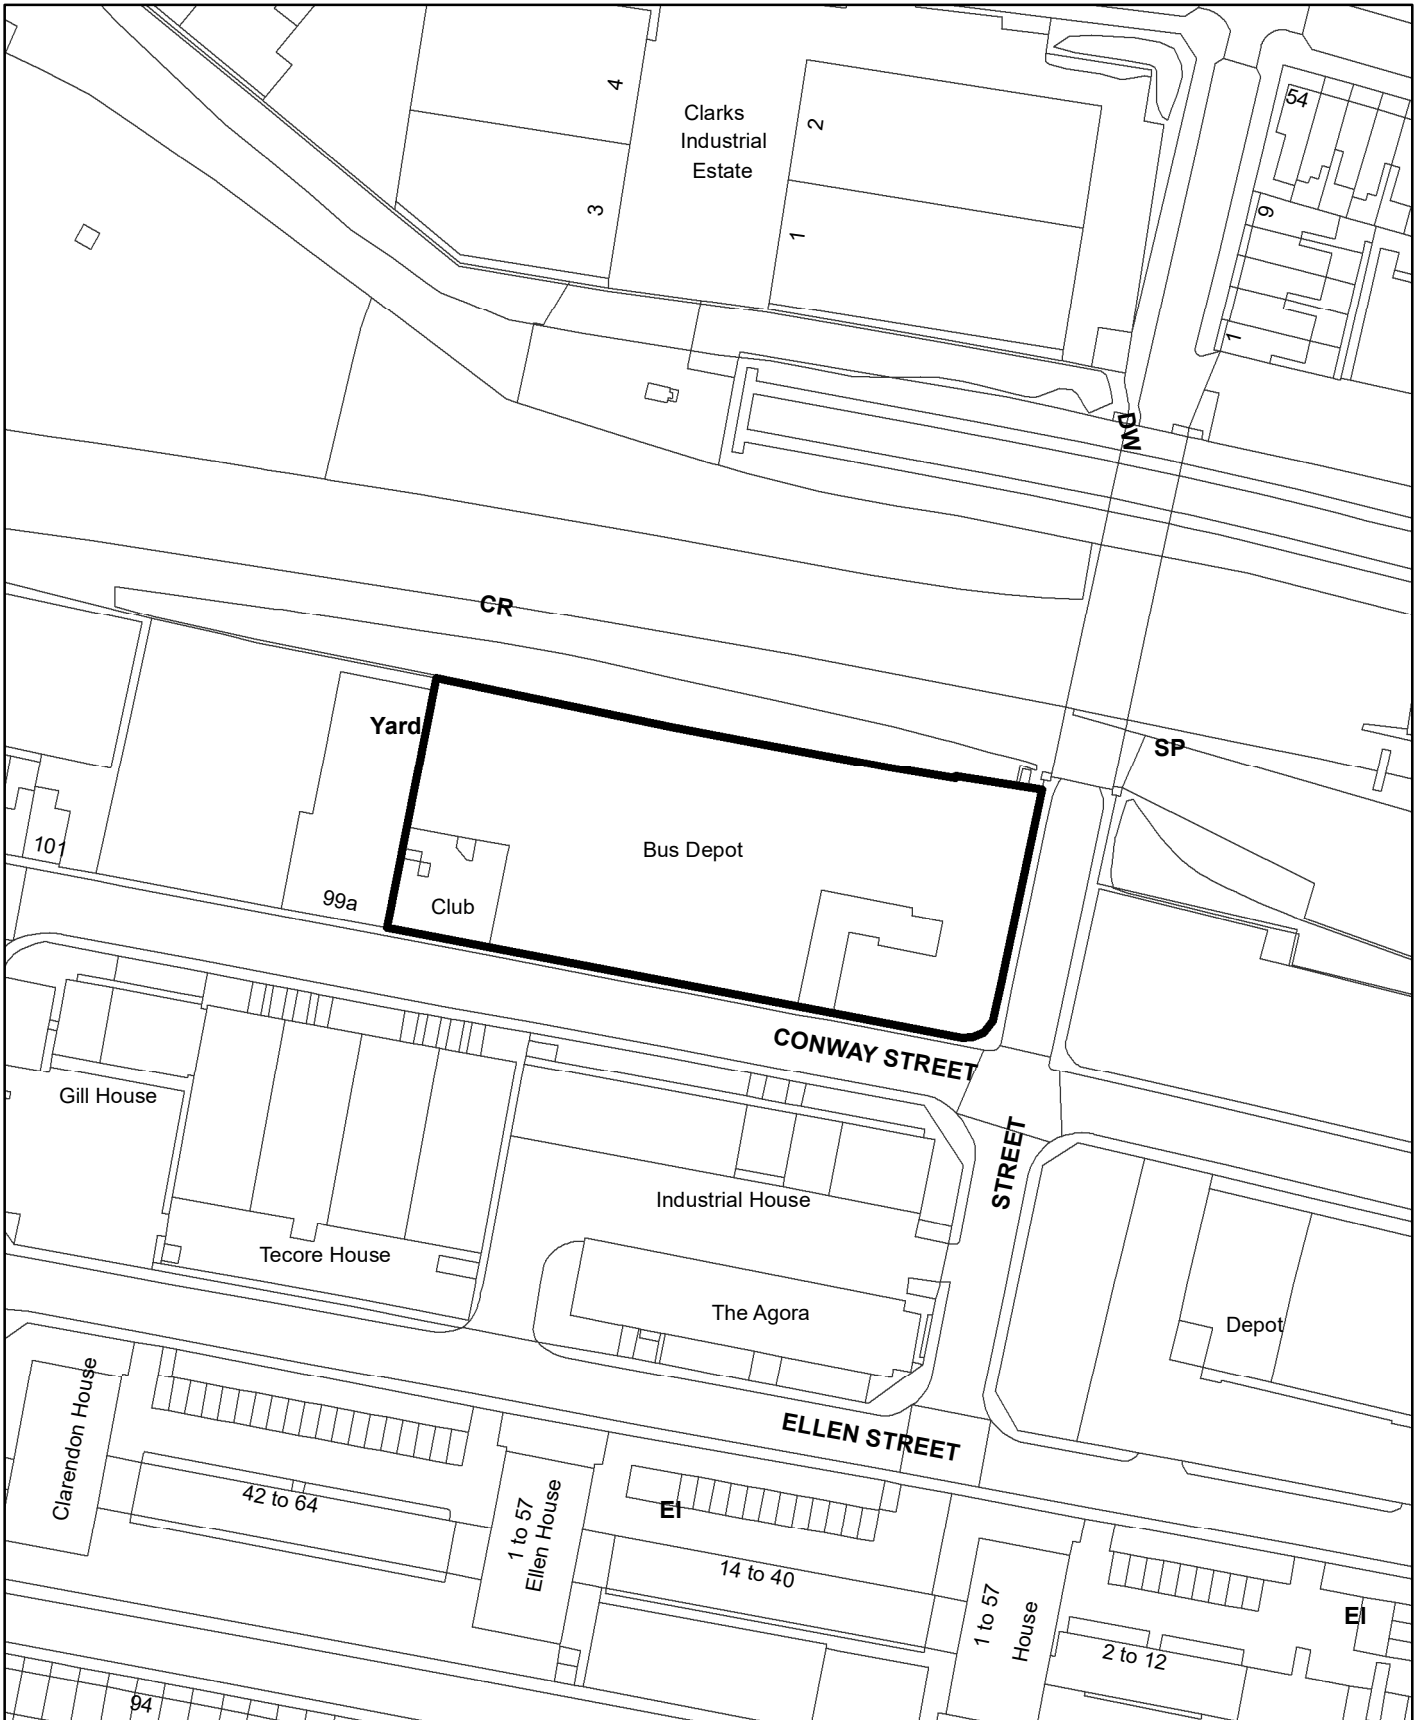

# BH2021 01731 - Brighton And Hove Bus Garage, 43 Conway Street

N

Scale: 1:1,250